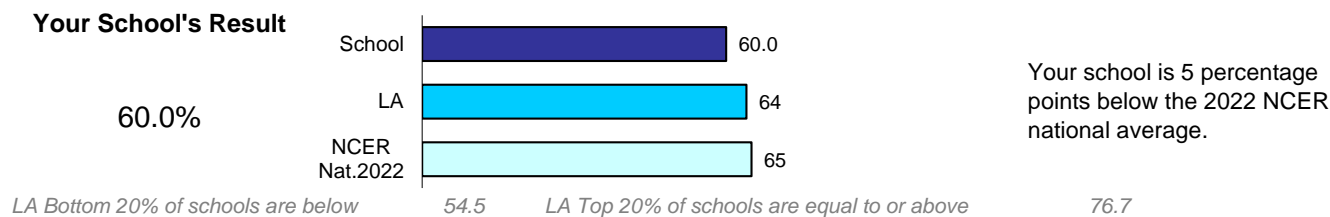

Headline Performance Report 2022

Turnfurlong Infant School

This report includes NCER 2022 "emerging National" results, and will be updated with official 2022 National results, and KS2 progress scores, when this data is available

Early Years Foundation Stage Results

Percentage of pupils achieving a Good Level of Development

Average Total Point Score

Phonics Check

Year 1 - Percentage of pupils achieving the expected standard

Key Stage 1