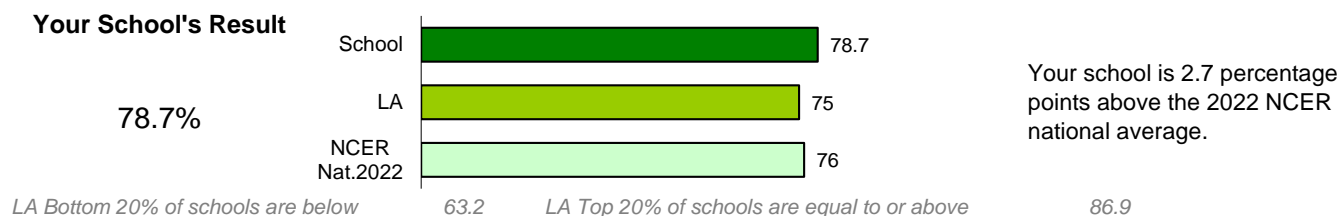

Early Years Foundation Stage Results

Percentage of pupils achieving a Good Level of Development

Average Total Point Score

Phonics Check

Year 1 - Percentage of pupils achieving the expected standard

Key Stage 1