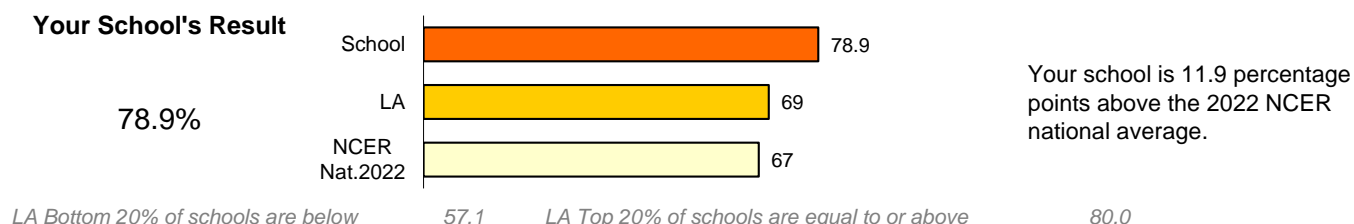

Key Stage 1

Percentage of pupils achieving at least the Expected standard in Reading