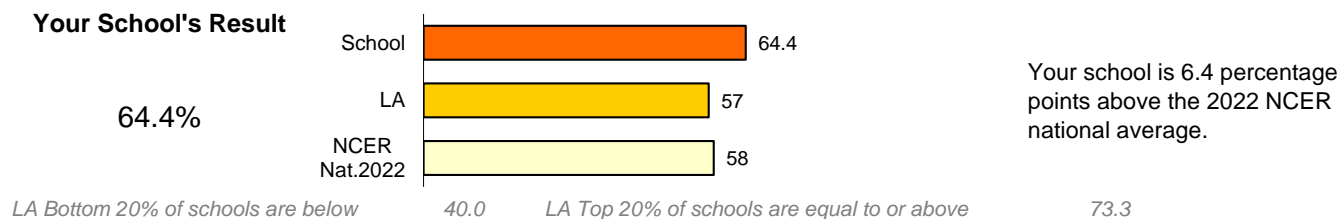

Percentage of pupils achieving at least the Expected standard in Writing